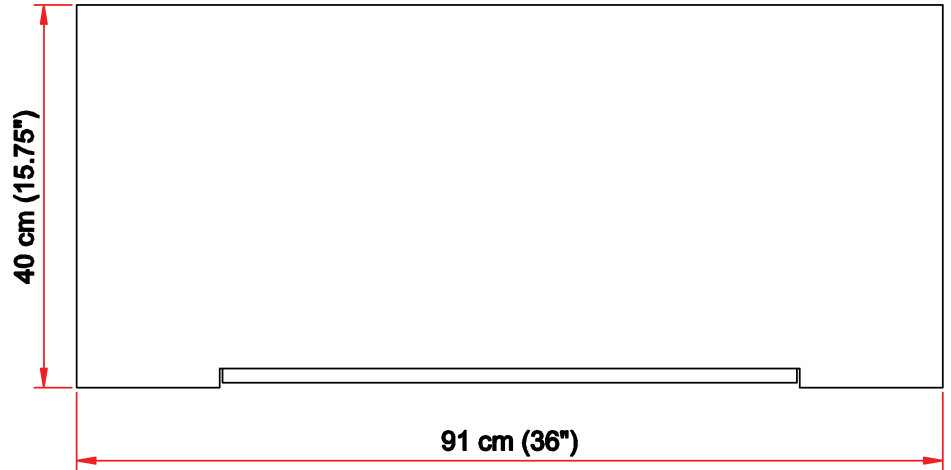

PRODUCT:

PRODUCT NAME:
EFFECT CABINET

MATERIALS*:
MDF

FINISH*:
High Gloss, Matt

DIMENSIONS*:
Width (side to side): 36" W
Depth (front to back): 15.75" D
Height (bottom to top): 28.5" H

WEIGHT WITHOUT PACKAGING:
15 kgs [33 lbs]