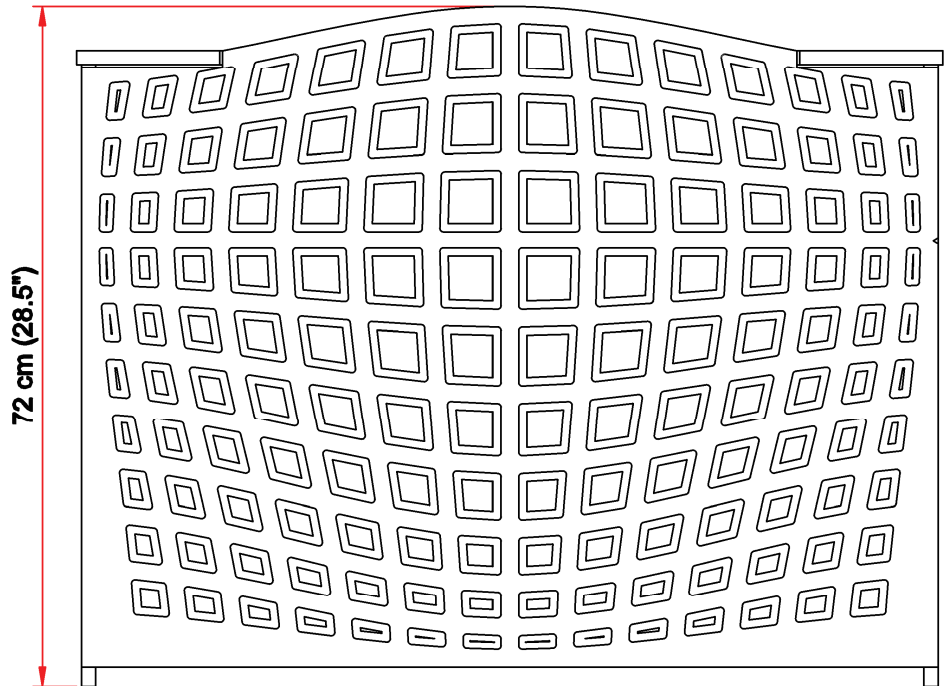

* **PRODUCT AVAILABLE IN DIFFERENT SIZES AND FINISHING**

Product colour and texture may vary slightly due to the difference in screen calibrations and resolutions across different displays owing to the photographic lighting sources or your device settings.