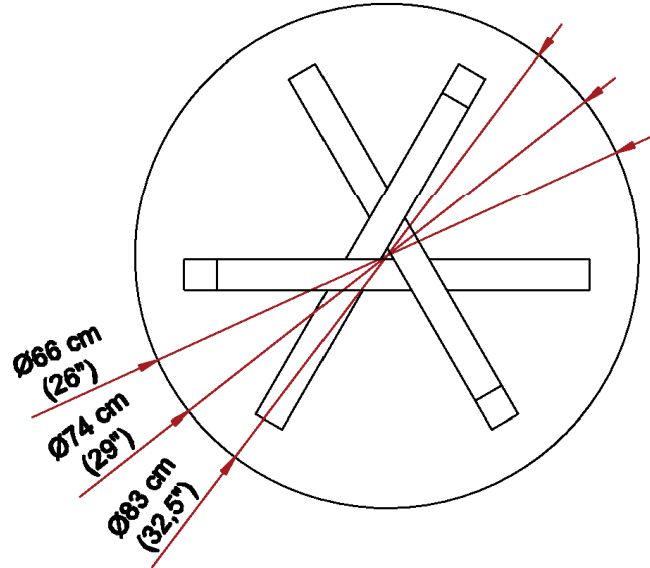

Tempered glass

**FINISH\*:**

Clear Lacquer

**DIMENSIONS\*:**

(S) Diameter 66 cm (26") x Height 56 cm (22")

(M) Diameter 74 cm (29") x Height 63 cm (25")

(L) Diameter 83 cm (32.5") x Height 70 cm (27.5")

**WEIGHT WITHOUT PACKAGING:**

(S) 10 kgs (22 lbs)

(M) 13 kgs (29 lbs)

(L) 16 kgs (35 lbs)

**ASSEMBLY:**

Fully assembled

\* **PRODUCT AVAILABLE IN DIFFERENT SIZES AND FINISHING**

Product colour and texture may vary slightly due to the difference in screen calibrations and resolutions across different displays owing to the photographic lighting sources or your device settings.