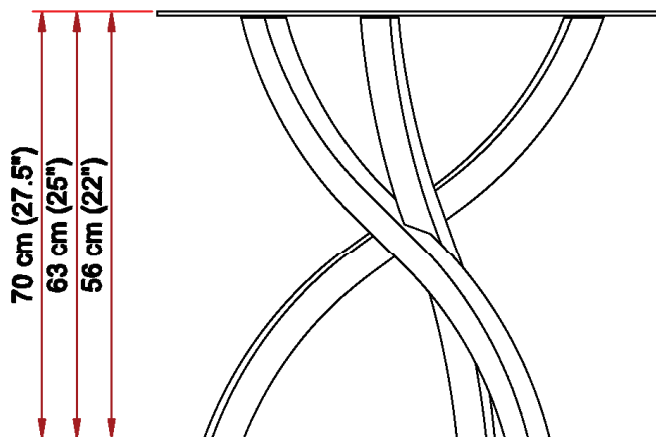

Tempered glass

**FINISH\*:**

Clear Lacquer

**DIMENSIONS\*:**

(S) Diameter 66 cm (26") x Height 56 cm (22")

(M) Diameter 74 cm (29") x Height 63 cm (25")

(L) Diameter 83 cm (32.5") x Height 70 cm (27.5")

**WEIGHT WITHOUT PACKAGING:**

(S) 10 kgs (22 lbs)

(M) 13 kgs (29 lbs)

(L) 16 kgs (35 lbs)

**ASSEMBLY:**

Fully assembled

\* **PRODUCT AVAILABLE IN DIFFERENT SIZES AND FINISHING**

Product colour and texture may vary slightly due to the difference in screen calibrations and resolutions across different displays owing to the photographic lighting sources or your device settings.