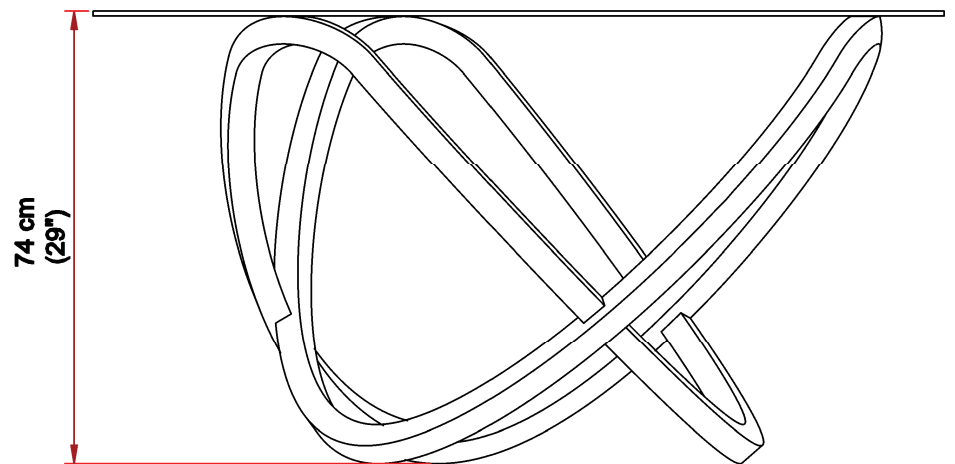

PRODUCT:

Round Glass Dining Table

PRODUCT NAME:

Spline Table

MATERIALS*:

Frame:

Oak Wood

Table Top Material:

8 mm (5/16") tempered glass

FINISH*:

Clear Lacquer

DIMENSIONS:

Diameter 140 cm (55") x Height 74 cm (29")

WEIGHT WITHOUT PACKAGING:

41 kgs (90 lbs)

ASSEMBLY:

Fully assembled

ADDITIONAL INFORMATION:

Comfortably seating for 6 - 7 people

* **PRODUCT AVAILABLE IN DIFFERENT FINISHING**

Product colour and texture may vary slightly due to the difference in screen calibrations and resolutions across different displays owing to the photographic lighting sources or your device settings.