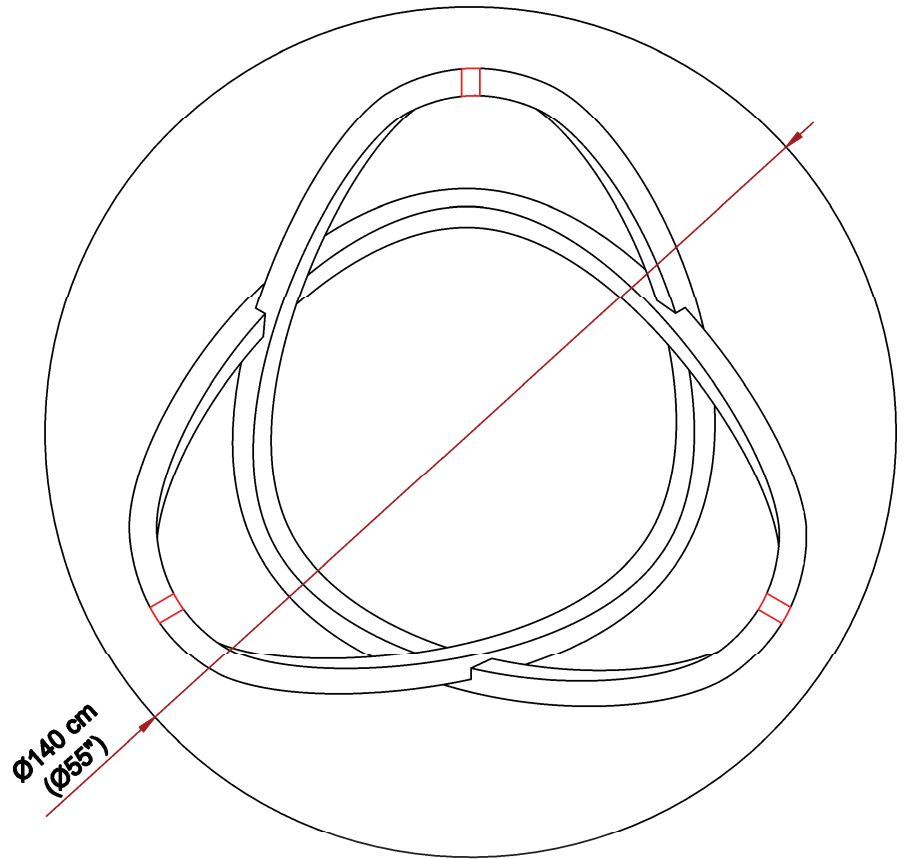

PRODUCT:

Round Glass Dining Table

PRODUCT NAME:

Spline Table

MATERIALS*:

Frame:

Oak Wood

Table Top Material:

8 mm (5/16") tempered glass

FINISH*:

Clear Lacquer

DIMENSIONS:

Diameter 140 cm (55") x Height 74 cm (29")

WEIGHT WITHOUT PACKAGING:

41 kgs (90 lbs)

ASSEMBLY:

Fully assembled

ADDITIONAL INFORMATION:

Comfortably seating for 6 - 7 people

* **PRODUCT AVAILABLE IN DIFFERENT FINISHING**

Product colour and texture may vary slightly due to the difference in screen calibrations and resolutions across different displays owing to the photographic lighting sources or your device settings.