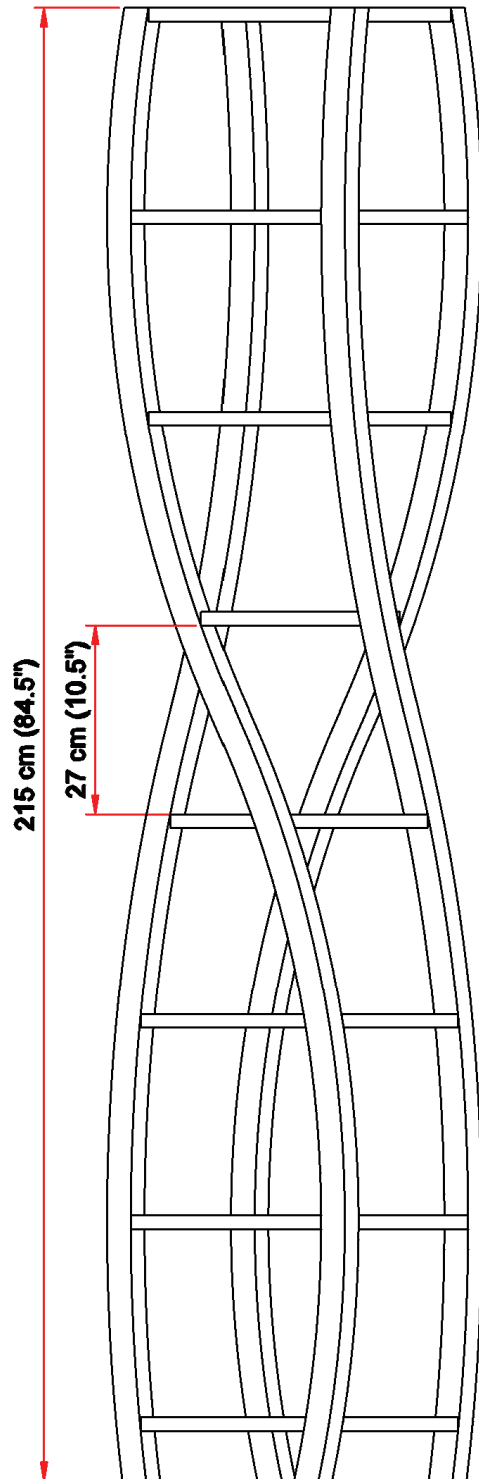

DIMENSIONS*:

Width [side to side]: 15.75" W

Depth [front to back]: 15.75" D

Height [bottom to top]: 84.5" H

WEIGHT WITHOUT PACKAGING:

21 kgs [45 lbs]

ASSEMBLY:

Fully assembled