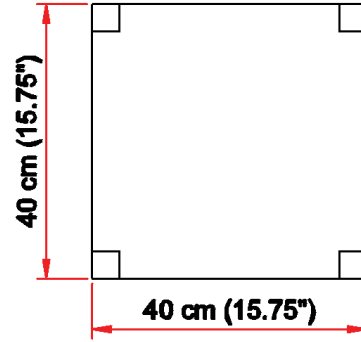

DIMENSIONS*:

Width [side to side]: 15.75" W

Depth [front to back]: 15.75" D

Height [bottom to top]: 84.5" H

WEIGHT WITHOUT PACKAGING:

21 kgs [45 lbs]

ASSEMBLY:

Fully assembled